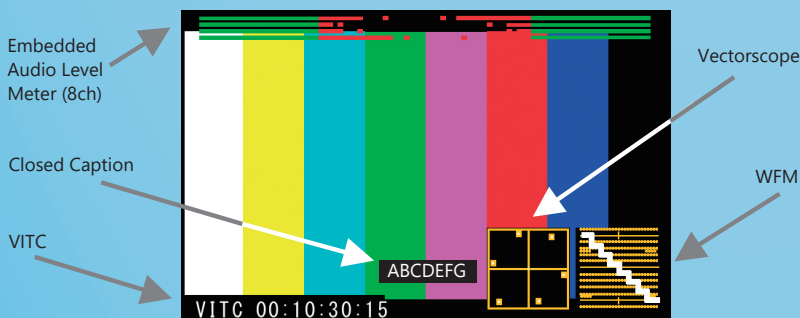

### 24-inch Full HD Multi-format LCD Monitor

REAR PANEL

Building on the renowned features and performance of its predecessor, the HLM-2460WA reproduces more accurate dynamics of the source images thanks to a newly-developed LCD panel with an impressive 1800:1 contrast ratio. Seamless tally integration via Ethernet is made possible by the support of the TSL V5.0 protocol. The HLM-2460WA fits into various broadcast workflow applications, including editing suites where a computer-friendly WUXGA display resolution is preferred, as well as monitor walls, among others.

#### ◆ Loaded with Information Display

The HLM-2460WA supports dynamic and static UMD in addition to the features shown below.

#### ◆ User Defined Markers

A program production aid allowing up to 12 lines or boxes to be displayed. These can be drawn easily using a USB mouse.

## Specifications

Display Panel	LCD Type		IPS Type	
	Resolution		1920 x 1200	
	Display Size		24-inch	
	Brightness		400 nits	
	Contrast Ratio		1800:1	
	Display Color		1.07 billion colors	
	Viewing Angle		178° (Up & Down, Left & Right)	
Ratings	Power Requirement		100 to 120 / 200 to 240 V AC	
	Power Consumption		59 W Max	
	Dimensions		W 562 x H 398 x D 86 mm (22.1 x 15.7 x 3.4 inches) 9 RU Height, Excluding Desktop Stand	
	Weight		Approx 9.1 kg (20.06 lb) Excluding Desktop Stand	
Video	Input / Output	3G/HD/SD-SDI	2-input / 2-output (Active Through) or 4-input	
		VBS	1-input / 1-output (Loop Through)	
		HDMI	1-input (HDCP)	
	Supported Formats	HDTV		1080i/50/59.94/60
				1080p/25/29.97/30/50/59.94/60
				1080PsF/25/29.97/30
				720p/25/29.97/30/50/59.94/60
				1035i/59.94/60 (SDI only)
		SDTV		480i/59.94, 576i/50
				480p/59.94, 576p/50 (HDMI only)
Audio	Input	Embedded Audio	● (SDI & HDMI)	
		Analog Audio	● (Stereo Mini Jack)	
	Output	Embedded Audio	● (SDI)	
		Speakers	● 1W + 1W	
		Headphones	● (Stereo Mini Jack)	
Control	Ethernet		● Remote Control & Tally / UMD (TSL V5.0)	
	RS-485		● Tally / UMD (TSL V3.1)	
	GPIO		●	