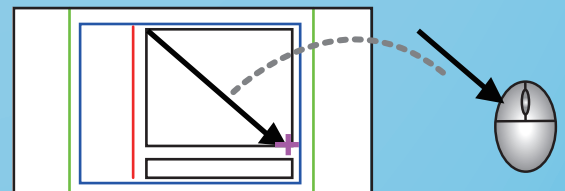

### 24-inch Full HD Multi-format LCD Monitor

REAR PANEL

Building on the renowned features and performance of its predecessor, the HLM-2460WA reproduces more accurate dynamics of the source images thanks to a newly-developed LCD panel with an impressive 1800:1 contrast ratio. Seamless tally integration via Ethernet is made possible by the support of the TSL V5.0 protocol. The HLM-2460WA fits into various broadcast workflow applications, including editing suites where a computer-friendly WUXGA display resolution is preferred, as well as monitor walls, among others.

#### ◆ User Defined Markers

A program production aid allowing up to 12 lines or boxes to be displayed. These can be drawn easily using a USB mouse.